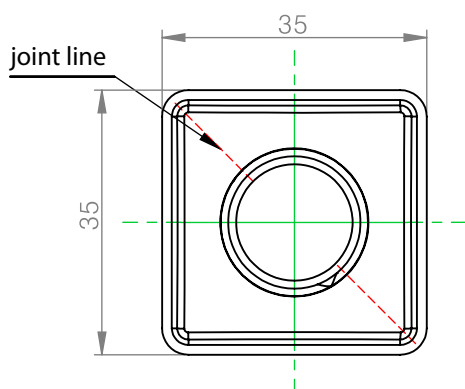

A
比例5: 1

Name	PET 100ml bottle			Weight	17.5g
Designer	LEO	Material	PET	proportion	1:1
Approved	Weltrade Packaging				
Date					