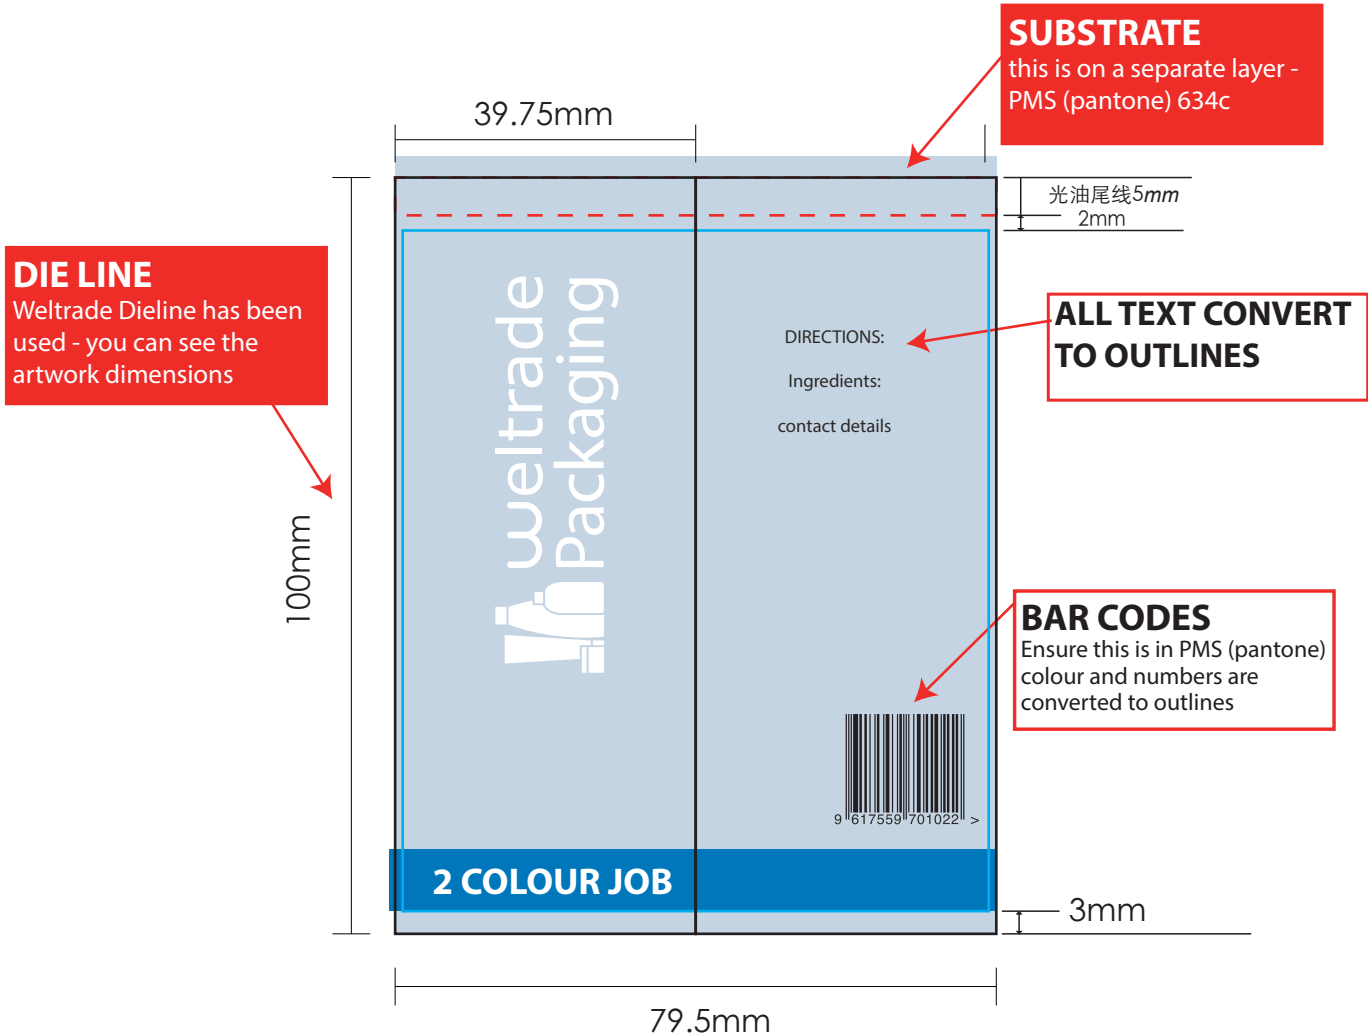

# ARTWORK REQUIREMENTS SAMPLE

∅ 25(79.5)x100mm

PMS 634C  
SUBSTRATE

PMS 3005C

PMS BLACK C

**PMS COLOURS**  
All PMS (Pantone) listed