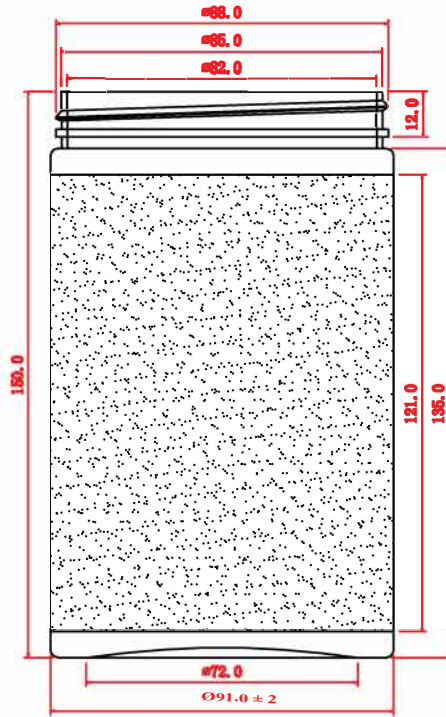

KJ89-800-1

unit: mm

Printable Area