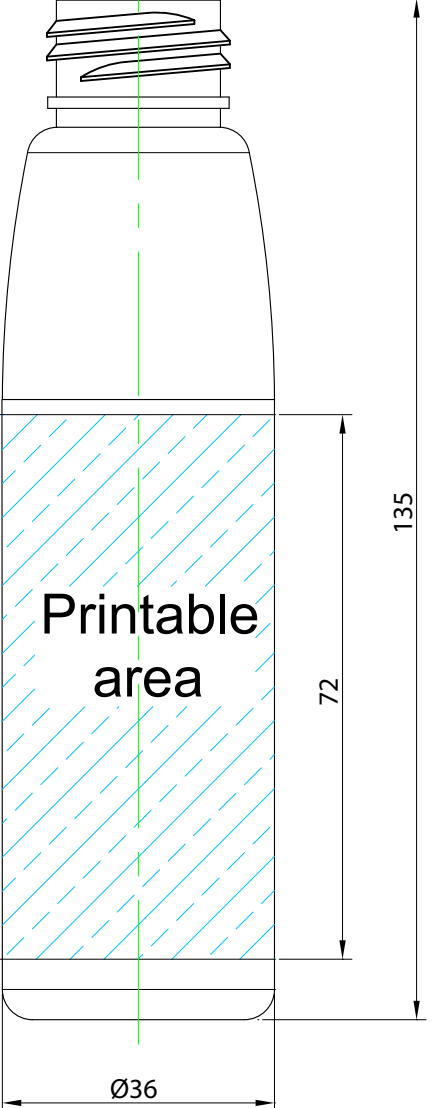

FRONT

BACK

BU-100ml

BU-100ml

printable area

Name	BU-100ml		Code	150727
Designer	joan	Material	PET	Client
Approved	Weltrade Packaging			
Date				