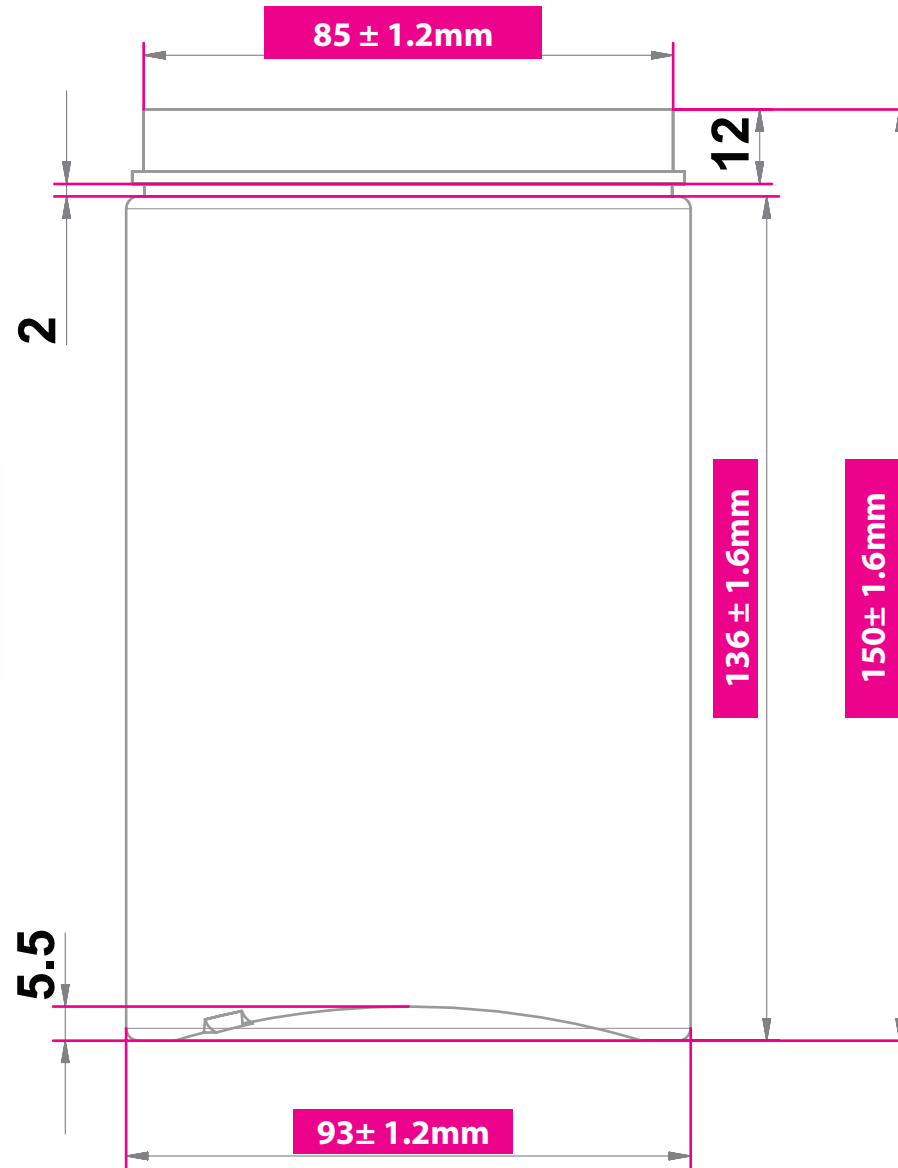

PACKING

6 x 6
4 layers

MATERIAL: PET		REVIEWED: Version 1 - 10122022	
WEIGHT: 62gms ±5g no less than 57gms	DESCRIPTION: WTJ800 89mm Screw Neck		
CARTON QTY: 108	CARTON WEIGHT: 6 KG	CTN ON PALLETS: 16	QTY PER PALLET: 1728
QC CHECKS PER CARTON: 2		QC CHECKS PER PALLET: 2 CARTONS / 1 EACH SIDE	
RECOMMEND LABEL AREA Length 279mm X 124mm height			

TOLERANCE CHART			
Height/Length	Tolerance	Diameter	Tolerance
<1	±0.2	<25	±0.4
>1	±0.4	>25	±0.8
>5	±0.8	>50	±1.2
>50	±1.0		
>100	±1.6		
>200	±2.0		